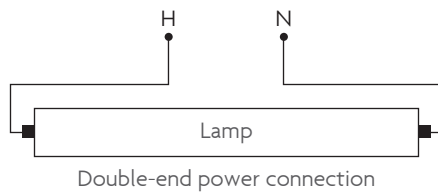

Job Name/Title: _____ Catalog Number _____
Contractor: _____ Notes: _____

LED Linear Lighting

43W 8 Ft Double-Ended LED Retrofit Frosted T8 with Internal Driver

Features

- Glass tube construction with PET shatter resistant coating
- Ballast bypass, double-end connection
- Extremely long life and energy efficient
- Contains no mercury
- Replacement for 8 ft. 59W T8

Specs

- 120-277V
- 82 CRI
- 220° Beam Spread
- 50,000 Average Rated Life
- -20°C/45°C Minimum Start Temperature

Applications

- Direct replacement for linear fluorescent
- Offices, retail, commercial fixtures

Catalog Number	Product Code	UPC Code	Watts	Color Temp	Lumens	Case Qty
L8T8B/835/43F/DE-39	74492	751338015678	43	3500K	5,000	10
L8T8B/840/43F/DE-39	74494	751338015791	43	4000K	5,500	10
L8T8B/850/43F/DE-39	74496	751338015807	43	5000K	5,500	10

Specifications are subject to change without prior notice.